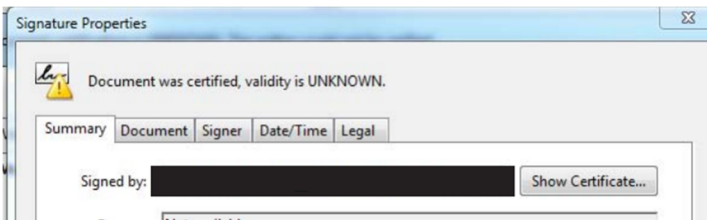

How to find your Digital Signature Serial Number in Adobe

With the document open and digitally signed, click on the digital signature. This popup comes up. Choose Signature Properties.

In the Signature Properties popup window under the Summary tab, there is a button that says Show Certificate.