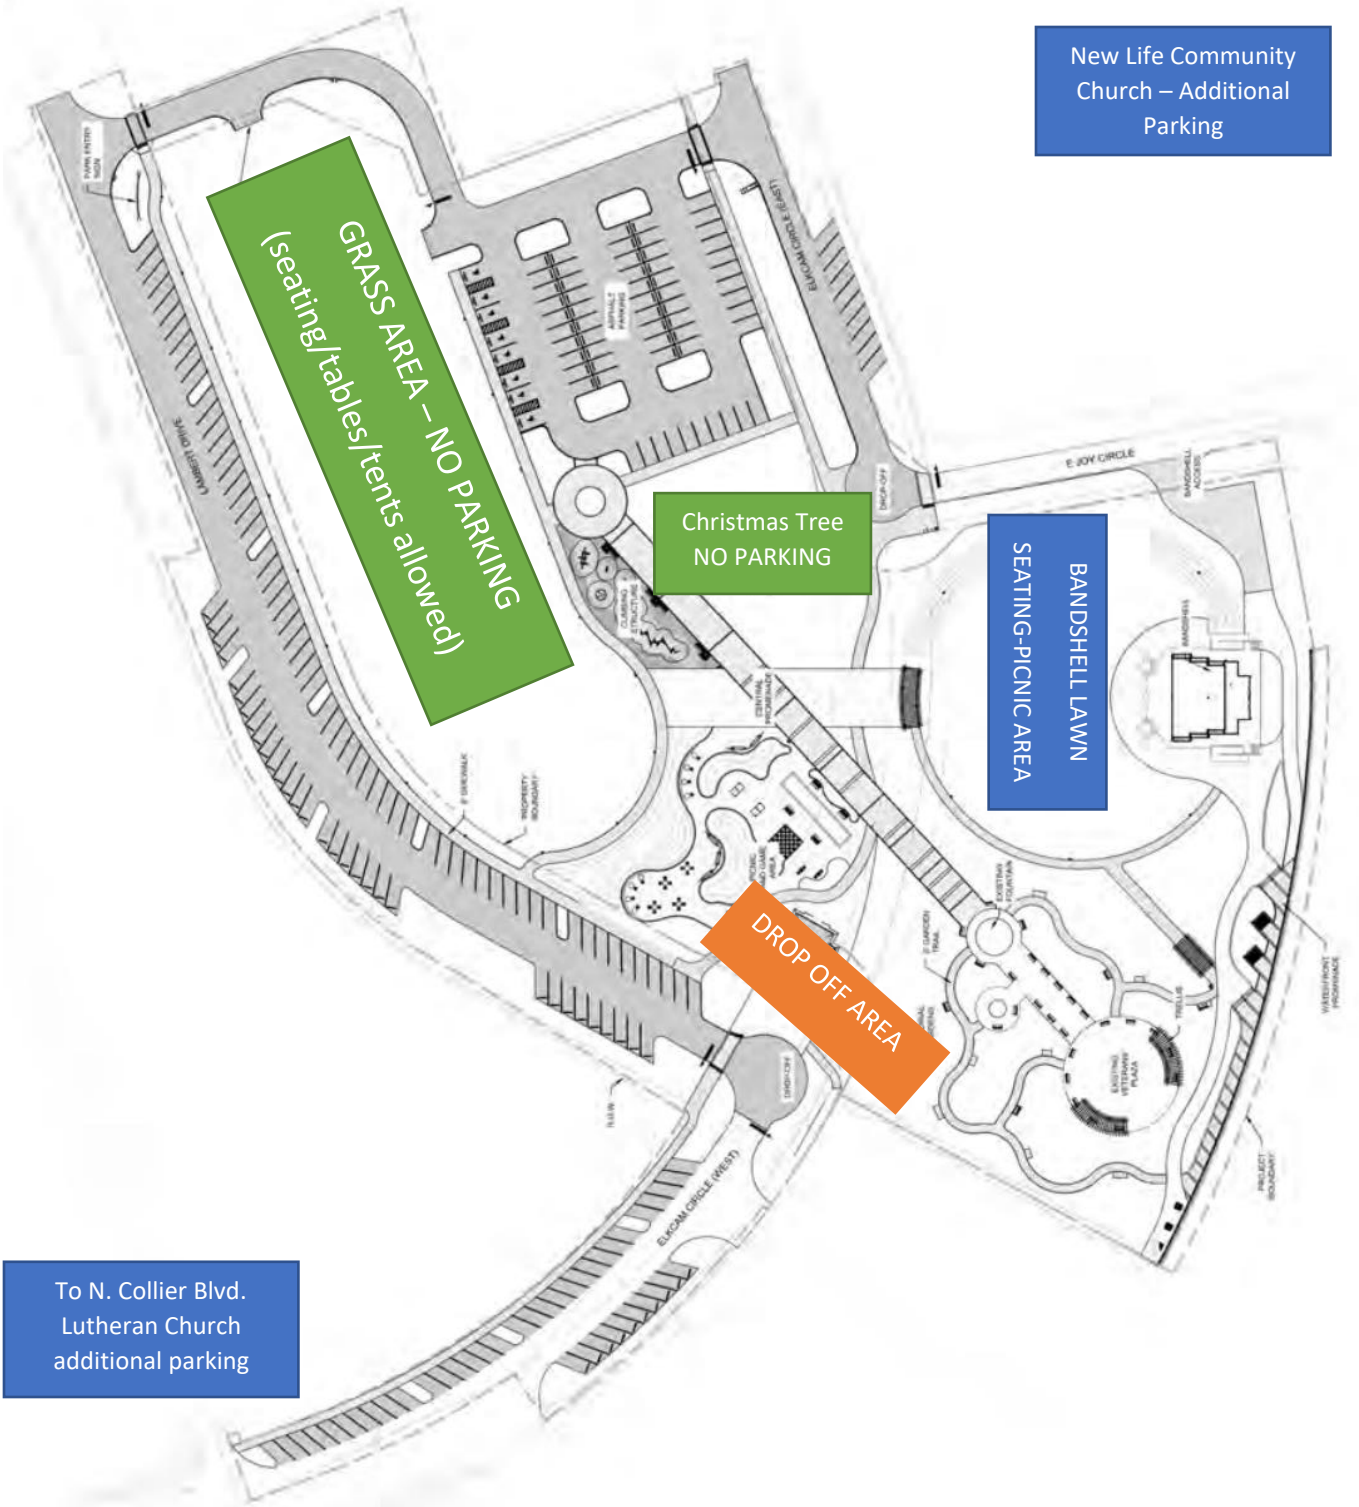

# Bald Eagle Drive

New Life Community Church – Additional Parking

To N. Collier Blvd.  
Lutheran Church  
additional parking