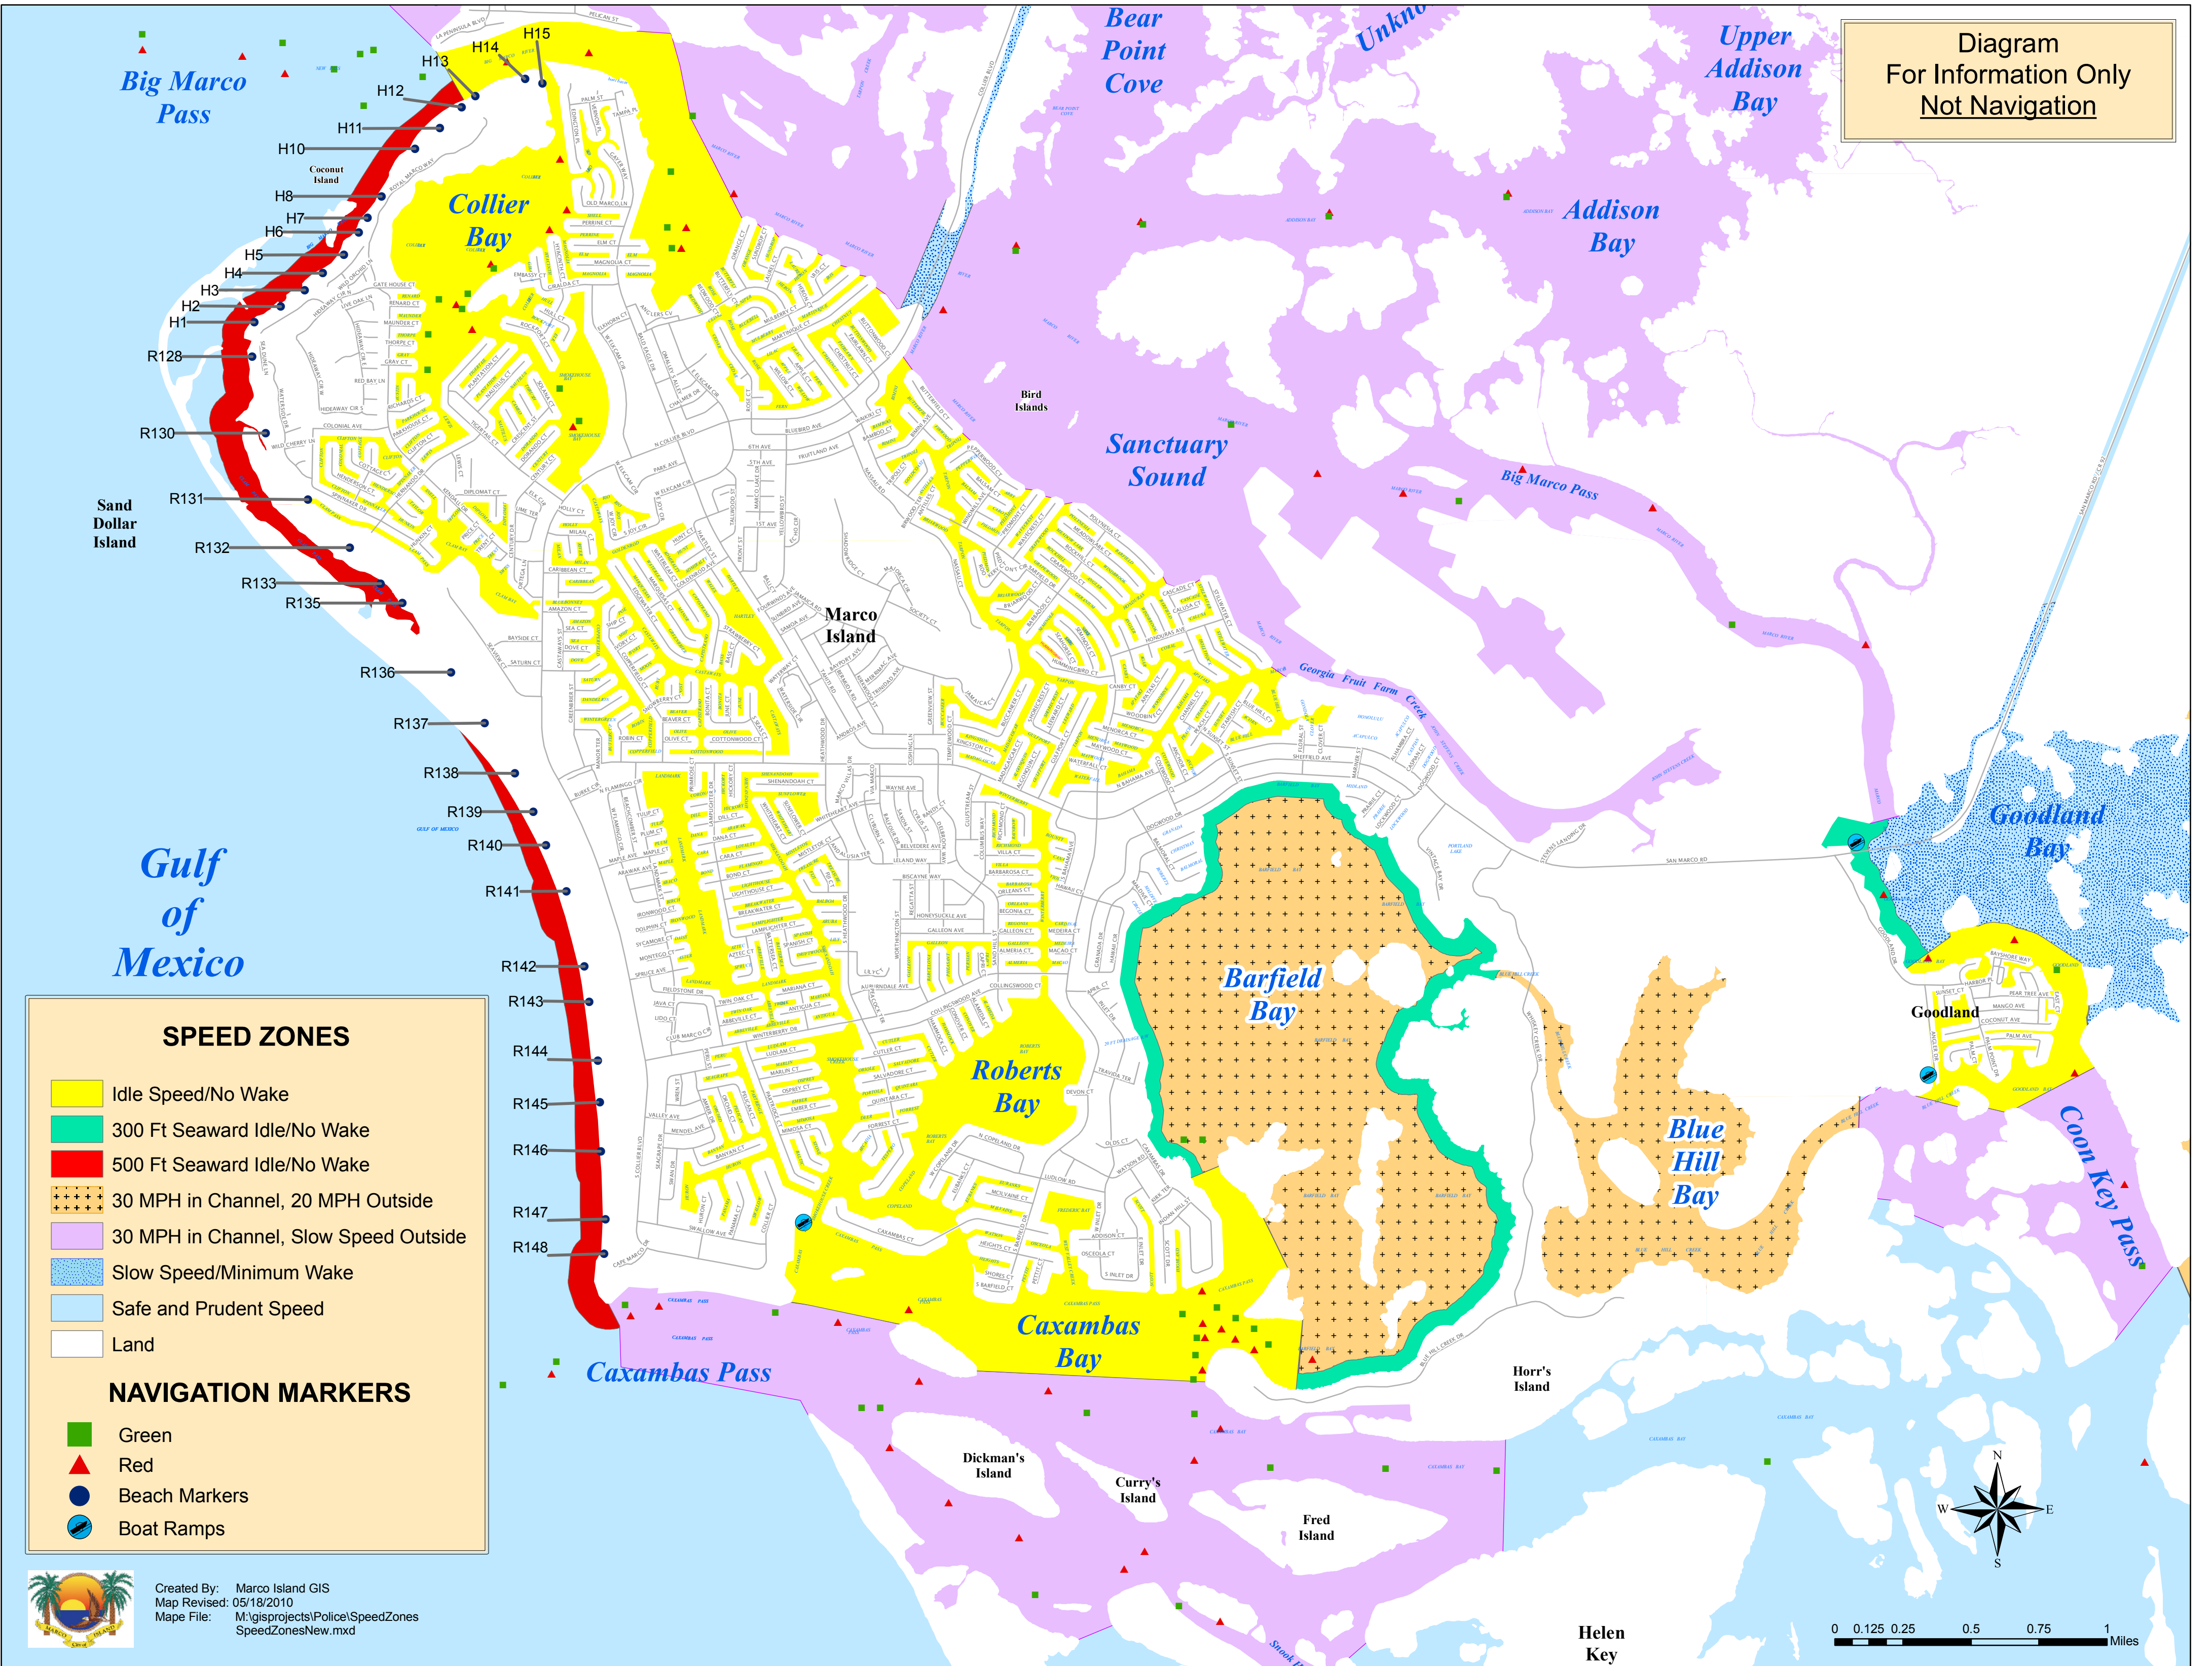

Diagram
For Information Only
Not Navigation

SPEED ZONES

- Idle Speed/No Wake
- 300 Ft Seaward Idle/No Wake
- 500 Ft Seaward Idle/No Wake
- 30 MPH in Channel, 20 MPH Outside
- 30 MPH in Channel, Slow Speed Outside
- Slow Speed/Minimum Wake
- Safe and Prudent Speed
- Land

NAVIGATION MARKERS

- Green
- Red
- Beach Markers
- Boat Ramps